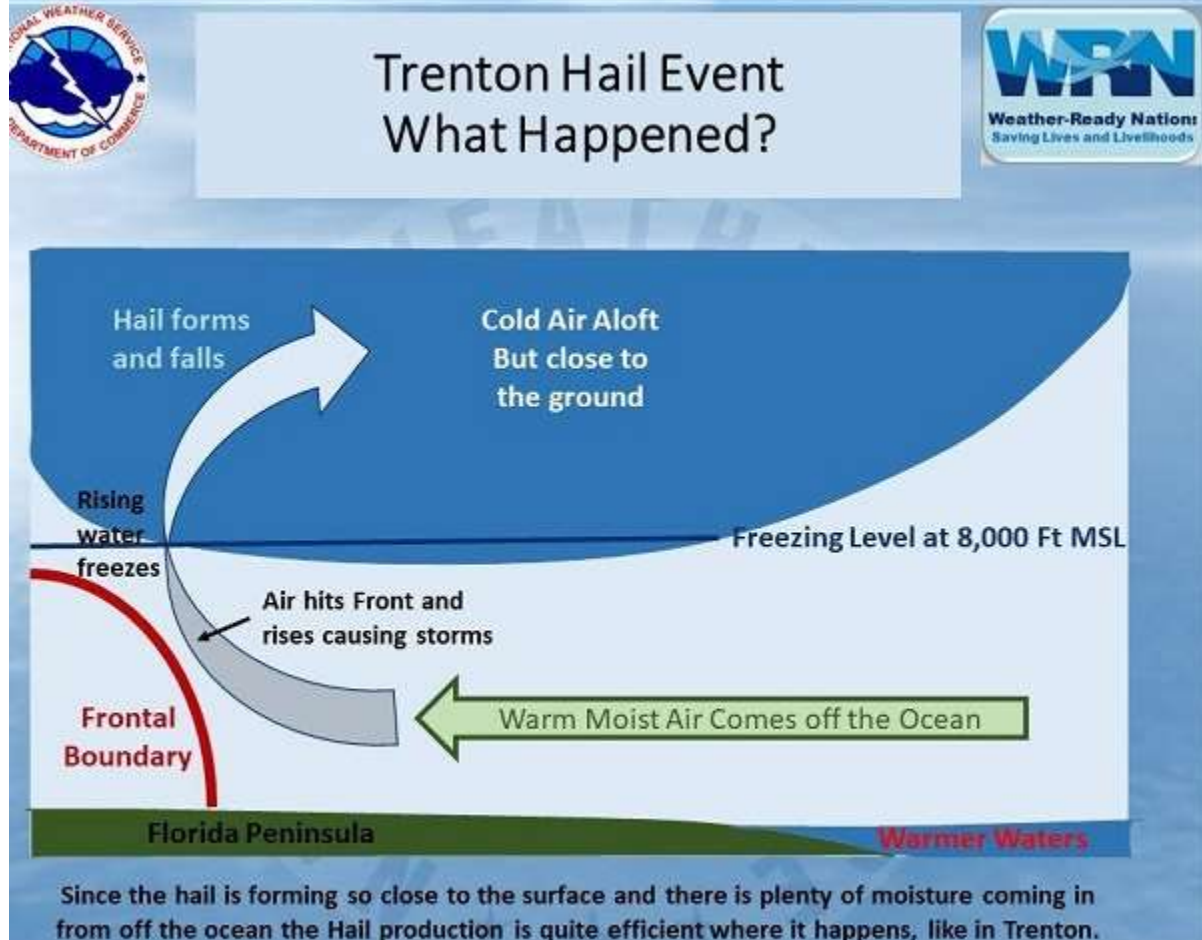

HardisonInk.com

Graphic Provided by Levy County Emergency Management, from the National Weather Service's site

No significant reports of damage have been reported to the Levy County Emergency Management office or to the Levy County Sheriff's Office, but the staff members of the Levy County Emergency Management are seeing pictures of a lot of hail-covered areas, including a picture from the City of Trenton sent to Levy County Emergency Management by Levy County Parks Director Matt Weldon

Any Levy County resident who has experienced any significant damages, is asked to please let Levy County Emergency Management know, so that the staff can send a damage report to the National Weather Service office.

To report storm damage in Levy County, click [HERE](#).

The Weather Bug (**at upper right**) shows sunny skies forecast for Chiefland through today (Wednesday, March 27). **Click there to see weather for any Zip Code.**